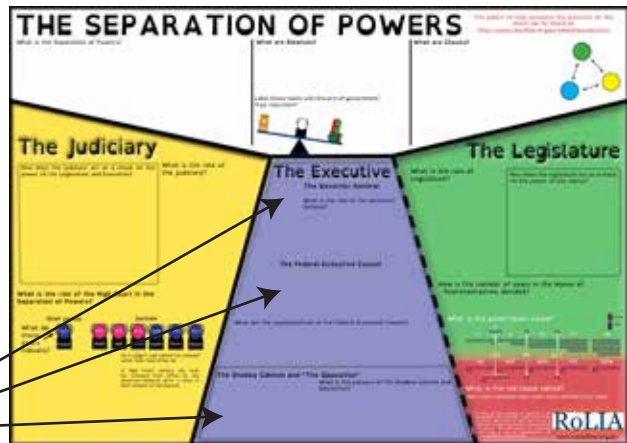

Make your own Executive

Instructions

1. Draw a face for me!

2. Write the name of my Ministry/position!
(See link to list of Ministries below)

3. Cut me out and stick me on your worksheet where I belong!

See www.ruleoflaw.org.au/education/poster-and-infographics for the poster and worksheet that go with this activity.

The shortened links below go to the Ministry Lists on the Australian Parliament House's website:

Current Ministry List: <http://bit.ly/19gOMOd>

Current Shadow Ministry List: <http://bit.ly/140TPdk>

The Rule of Law Institute of Australia (RoLIA) is an independent, not-for-profit organisation which promotes discussion of the rule of law in Australia. It supports principles such as access to justice, the presumption of innocence, fair trials as well as accountability and transparency in Government.